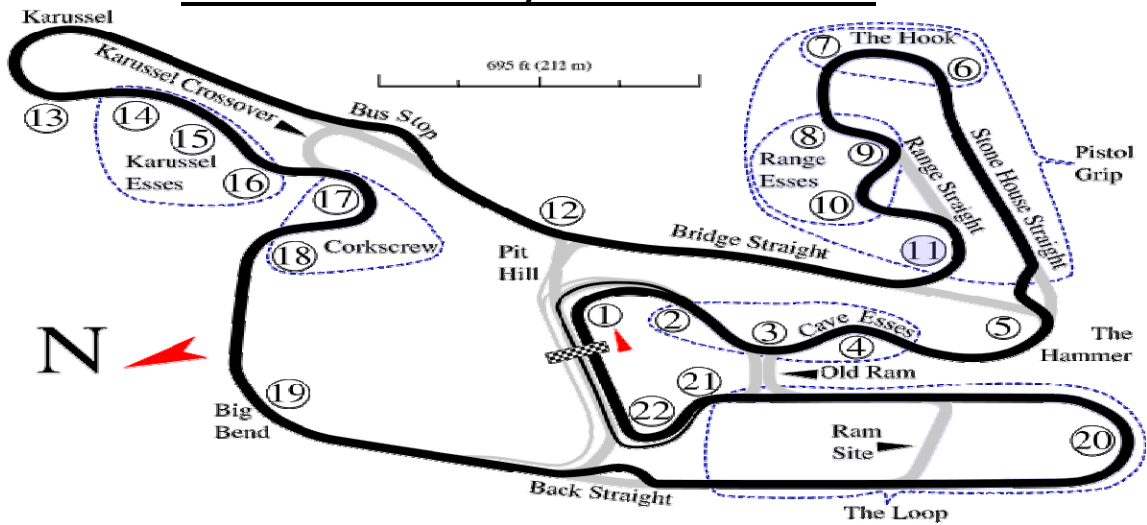

Summit Point Raceway – Shenandoah Circuit

Date:		
Event:		
Session:		
Best Lap:		
Track Conditions:		
Tire Pressures:	Front:	Rear:
Tires:		
Misc Setup:		

Turn	Gear	Braking	Entry	Mid-Corner	Exit
1-2					
3-4 Cave S					
3-4 Old Ram					
5 Hammer					
6-7 Hook					
8					
9-10					
11					
12					
13 Karussel					
14-16 S					
17-18 Corkscrew					
19 BBend					
20 Loop					
21-22					